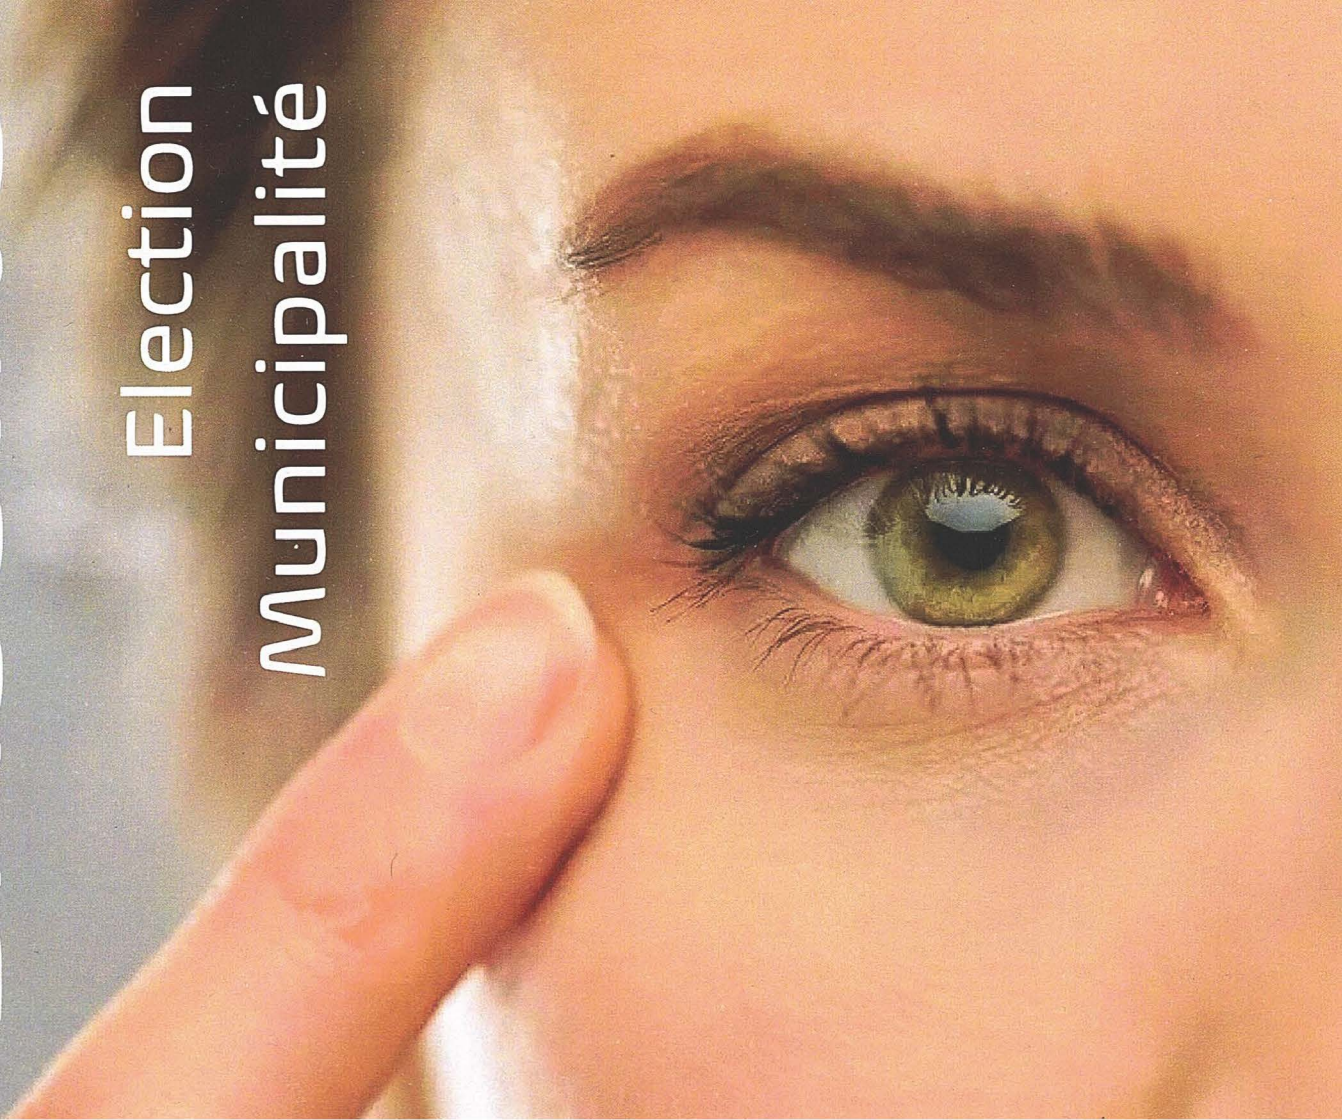

BASSINS

Election
Municipalité

A close-up photograph of a person's face, focusing on the right eye. The eye is green and looking directly at the camera. A finger is pointing towards the eye from the bottom left. The background is blurred, showing what appears to be a window or a light source.

28 mars, un
NOUVEAU REGARD
à votre service

Votez

Michel **HEITZMANN**